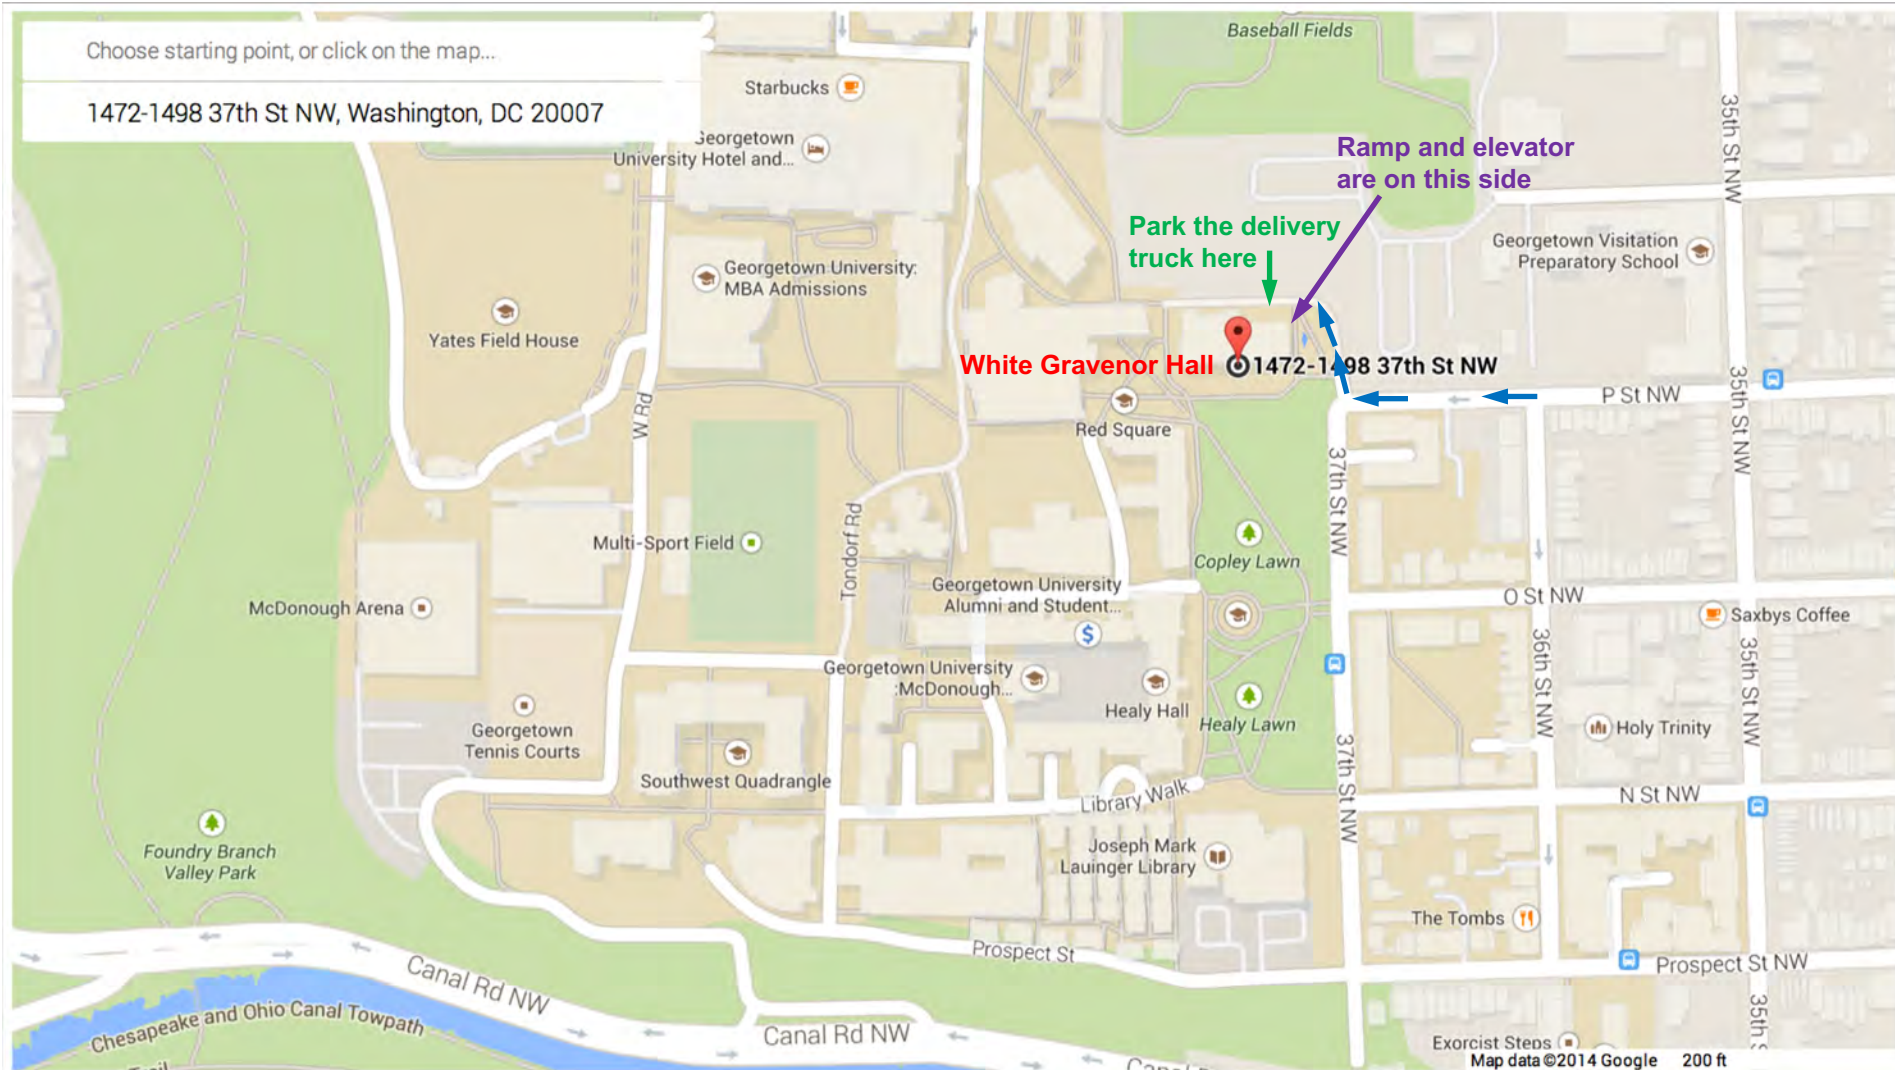

# Directions to TongLab in WGR HALL 408

Follow the arrows to the White Gravenor Hall (WGR) from either GU shuttle bus stop, visitors parking garage (3611 Canal Road, NW), or from (one-way) P St. Elevator is at the far end of the building. Delivery truck can get to the back of WGR via the gate at the corner of 37<sup>th</sup> & P Sts.

# Delivery to TongLab in WGR HALL 408

Take (one-way) P street, turn right through a gate at the corner of P and 37<sup>th</sup>, park on the back of the 1<sup>st</sup> building (WGR). There is a ramp on the side of the building that leads to the only elevator in the building. Ride to the 4<sup>th</sup> floor, the TongLab is in WGR 408