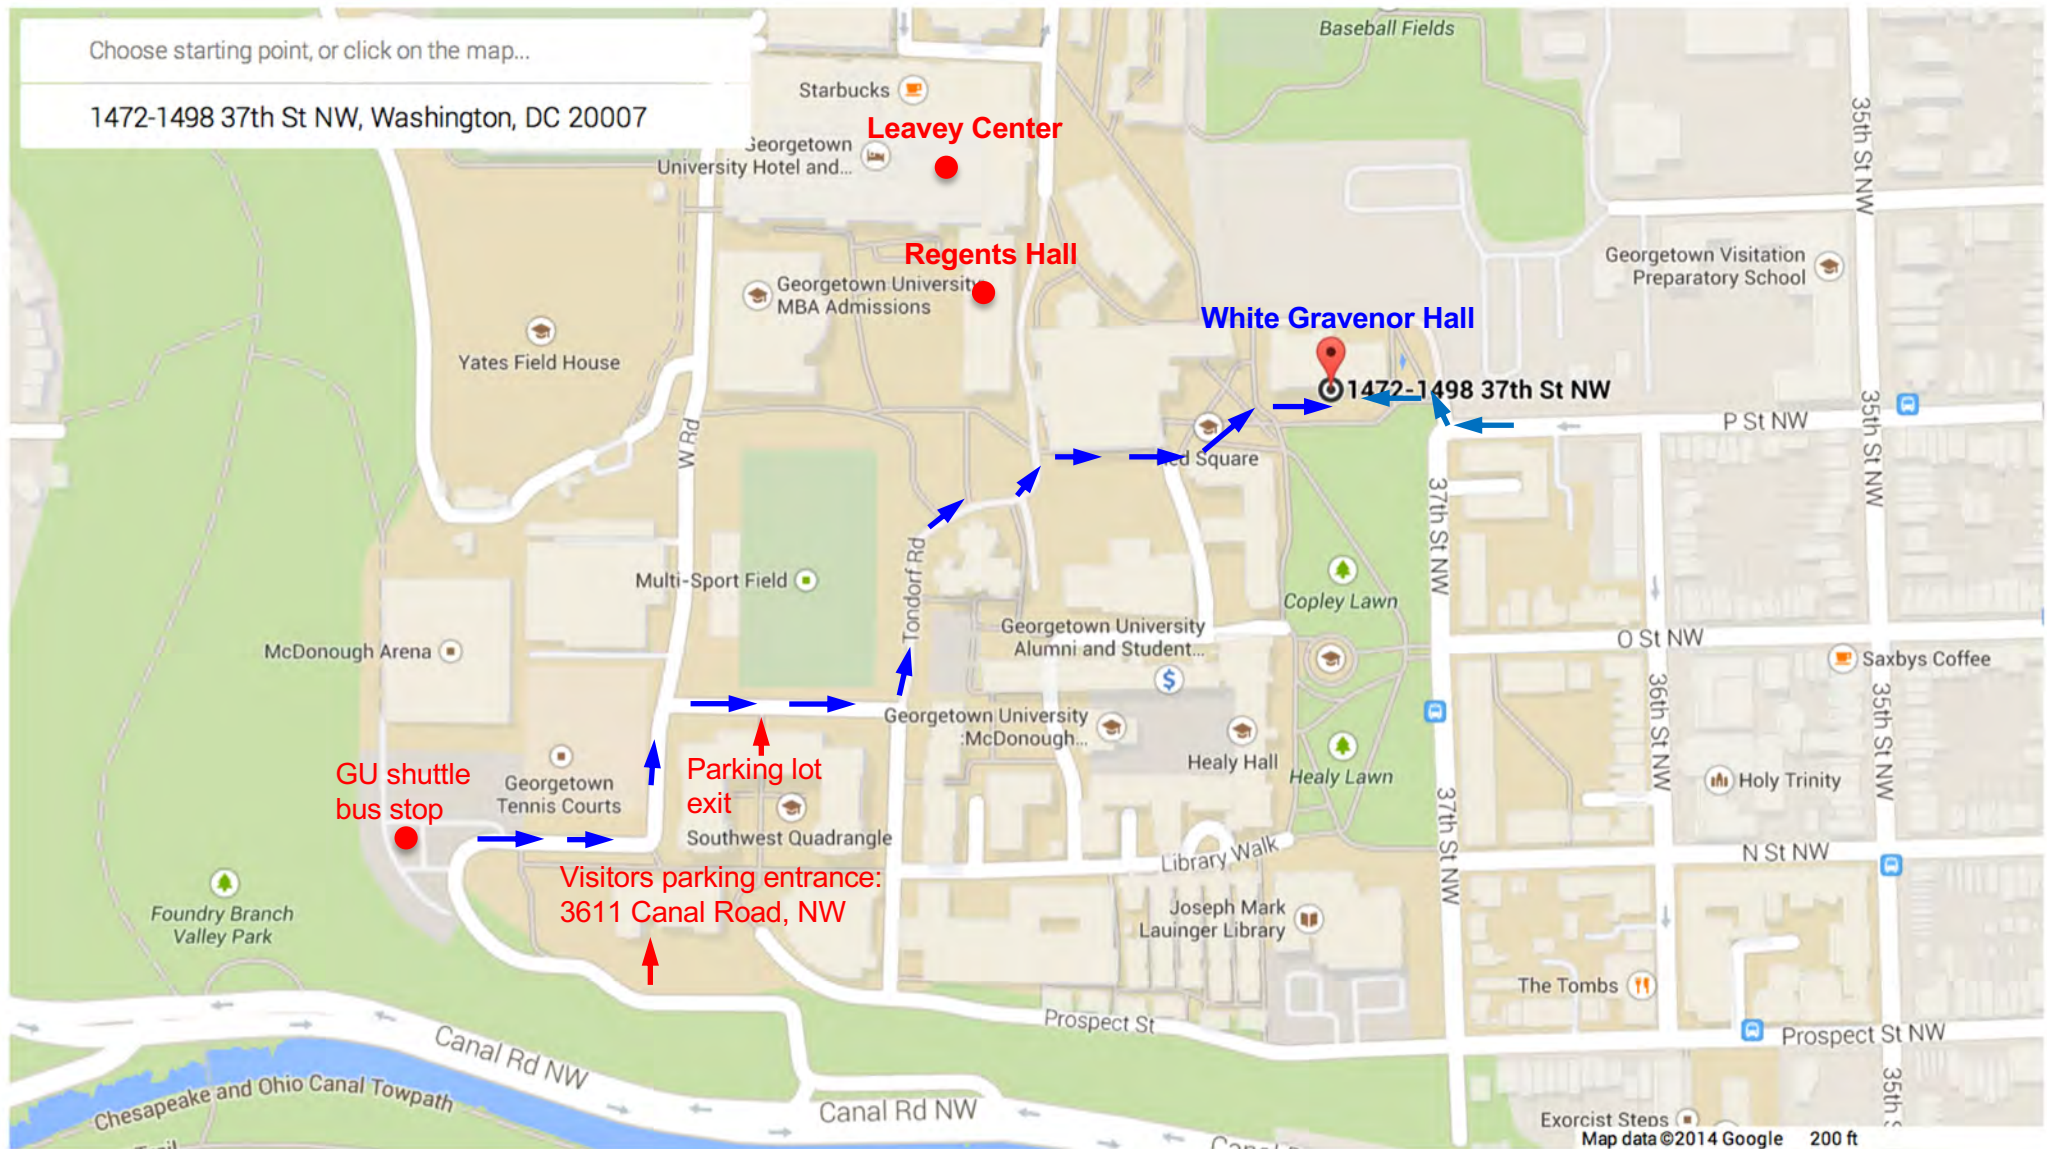

# Directions to TongLab in WGR HALL 408

Follow the arrows to the White Gravenor Hall (WGR) from either GU shuttle bus stop, visitors parking garage (3611 Canal Road, NW), or from (one-way) P St. Elevator is at the far end of the building. Delivery truck can get to the back of WGR via the gate at the corner of 37<sup>th</sup> & P Sts.

# Delivery to TongLab in WGR HALL 408

Take (one-way) P street, turn right through a gate at the corner of P and 37<sup>th</sup>, park on the back of the 1<sup>st</sup> building (WGR). There is a ramp on the side of the building that leads to the only elevator in the building. Ride to the 4<sup>th</sup> floor, the TongLab is in WGR 408